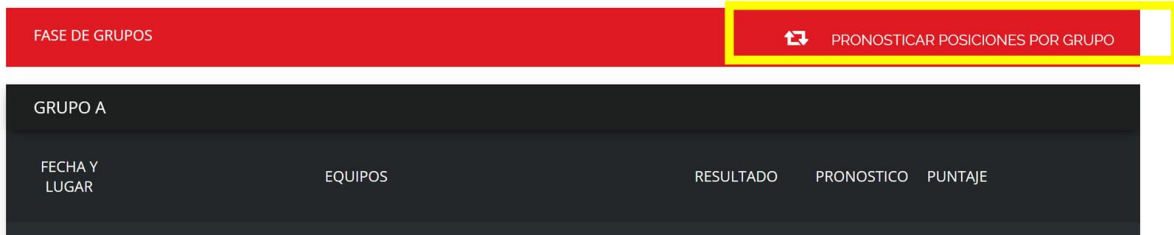

6. PRONOSTICOS DE POSICIONES DE GRUPO

Solo algunas fases tienen habilitada esta opción, al hacer click en el botón “Pronosticar posiciones por grupo” de cada fase, se mostrará la siguiente pantalla, donde se despliega cada grupo con sus respectivos equipos, el usuario deberá ingresar la posición (Numérica) que espera que obtenga cada equipo dentro de su grupo.

IMPORTANTE: este pronóstico se debe hacer hasta UNA (1) HORA antes del primer partido del torneo, es decir hasta máximo el jueves 20 de junio 6:00 p.m.